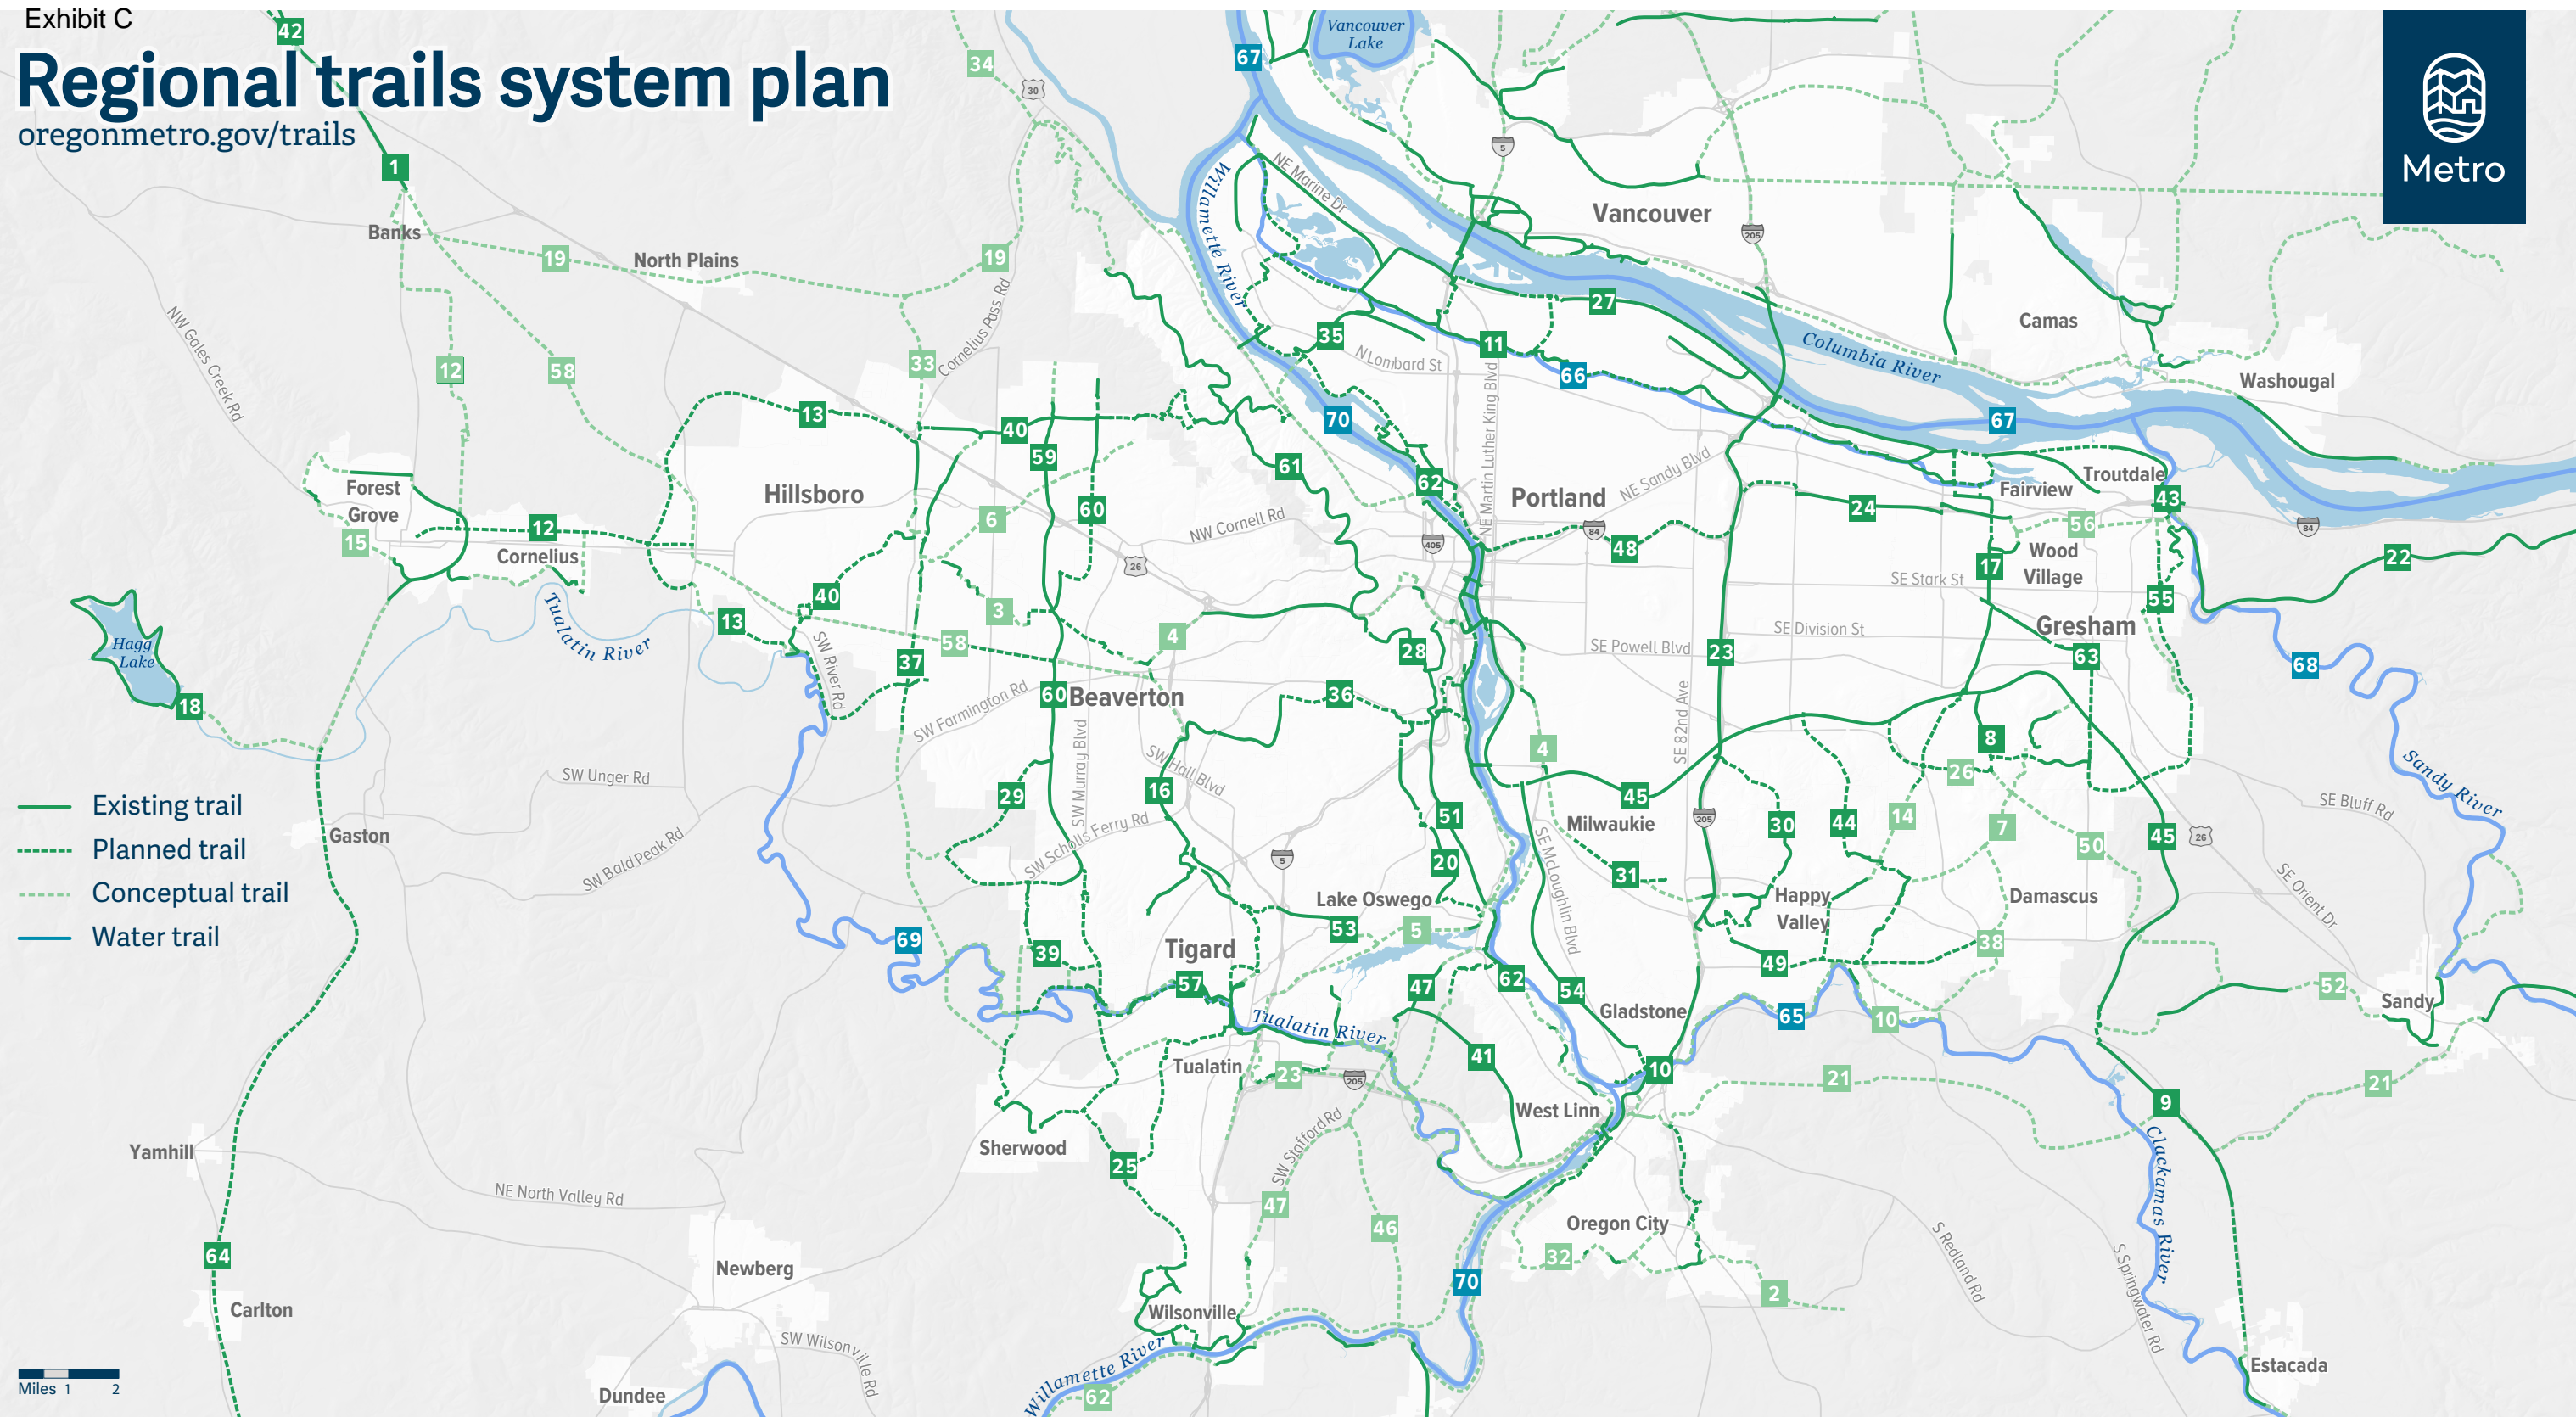

Regional trails system plan

oregonmetro.gov/trails

1. Banks-Vernonia Trail	9. Cazadero Trail	17. Gresham-Fairview Trail	25. Ice Age Tonquin Trail	33. Oregon Electric Railway Trail	41. Rosemont Trail	49. Sunrise Corridor Trail	57. Tualatin River Greenway
2. Beaver Lake Trail	10. Clackamas River Greenway	18. Hagg Lake Trail	26. Kelley Creek Trail	34. Pacific Greenway Trail	42. Salmonberry Trail	50. Sunshine Valley Trail	58. Tualatin Valley Trail
3. Beaverton Creek Trail	11. Columbia Slough Trail	19. Helvetia Trail	27. Marine Drive Trail	35. Peninsula Crossing Trail	43. Sandy River Greenway	51. Terwilliger Trail	59. Waterhouse Trail
4. Beaverton to Milwaukie Trail	12. Council Creek Trail	20. Hillsdale to Lake Oswego Trail	28. Marquam Trail	36. Red Electric Trail	44. Scouters Mountain Trail	52. Tickle Creek Trail	60. Westside Trail
5. Bridgeport to Milwaukie Trail	13. Crescent Park Trail	21. Historic Barlow Road Trail	29. McKernan Creek Trail	37. Reedville Trail	45. Springwater Trail	53. Tigard to Lake Oswego Trail	61. Wildwood Trail
6. Bronson Creek Trail	14. East Buttes Powerline Trail	22. Historic Columbia River Highway	30. Mount Scott Trail	38. Richardson Creek Trail	46. Stafford to Canby Trail	54. Trolley Trail	62. Willamette River Greenway
7. Butler Buttes Trail	15. Emerald Necklace Trail	23. I-205 Trail	31. North Clackamas Greenway	39. River Terrace Trail	47. Stafford Trail	55. Troutdale to Gresham Trail	63. Wy'East Way Path
8. Butler Creek Trail	16. Fanno Creek Trail	24. I-84 Trail	32. Oregon City Loop Trail	40. Rock Creek Trail	48. Sullivan's Gulch Trail	56. Troutdale to Salish Ponds Trail	64. Yamhelas Westsider Trail

1. **Water Trails**
65. Clackamas River Water Trail
  66. Columbia Slough Water Trail
  67. Lower Columbia River Water Trail
  68. Sandy River Water Trail
  69. Tualatin River Water Trail
  70. Willamette River Water Trail